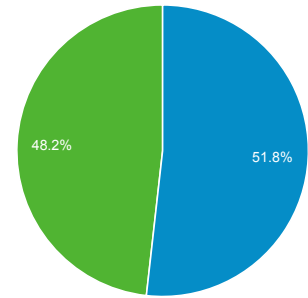

Audience Overview

Oct 31, 2013 - Nov 30, 2013

Overview

1,619 people visited this site

■ Returning Visitor ■ New Visitor

Language	Visits	% Visits
1. en-us	1,650	54.38%
2. en_us	284	9.36%
3. de-de	236	7.78%
4. de	170	5.60%
5. en-gb	107	3.53%
6. en	56	1.85%
7. zh-cn	54	1.78%
8. de_de	53	1.75%
9. fr	46	1.52%
10. en_gb	40	1.32%