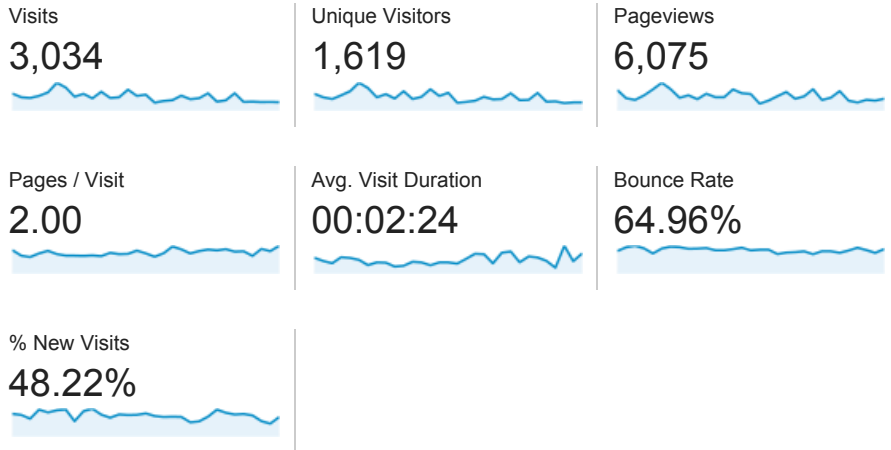

Audience Overview

Oct 31, 2013 - Nov 30, 2013

Overview

1,619 people visited this site

■ Returning Visitor ■ New Visitor

Language	Visits	% Visits
1. en-us	1,650	54.38%
2. en_us	284	9.36%
3. de-de	236	7.78%
4. de	170	5.60%
5. en-gb	107	3.53%
6. en	56	1.85%
7. zh-cn	54	1.78%
8. de_de	53	1.75%
9. fr	46	1.52%
10. en_gb	40	1.32%